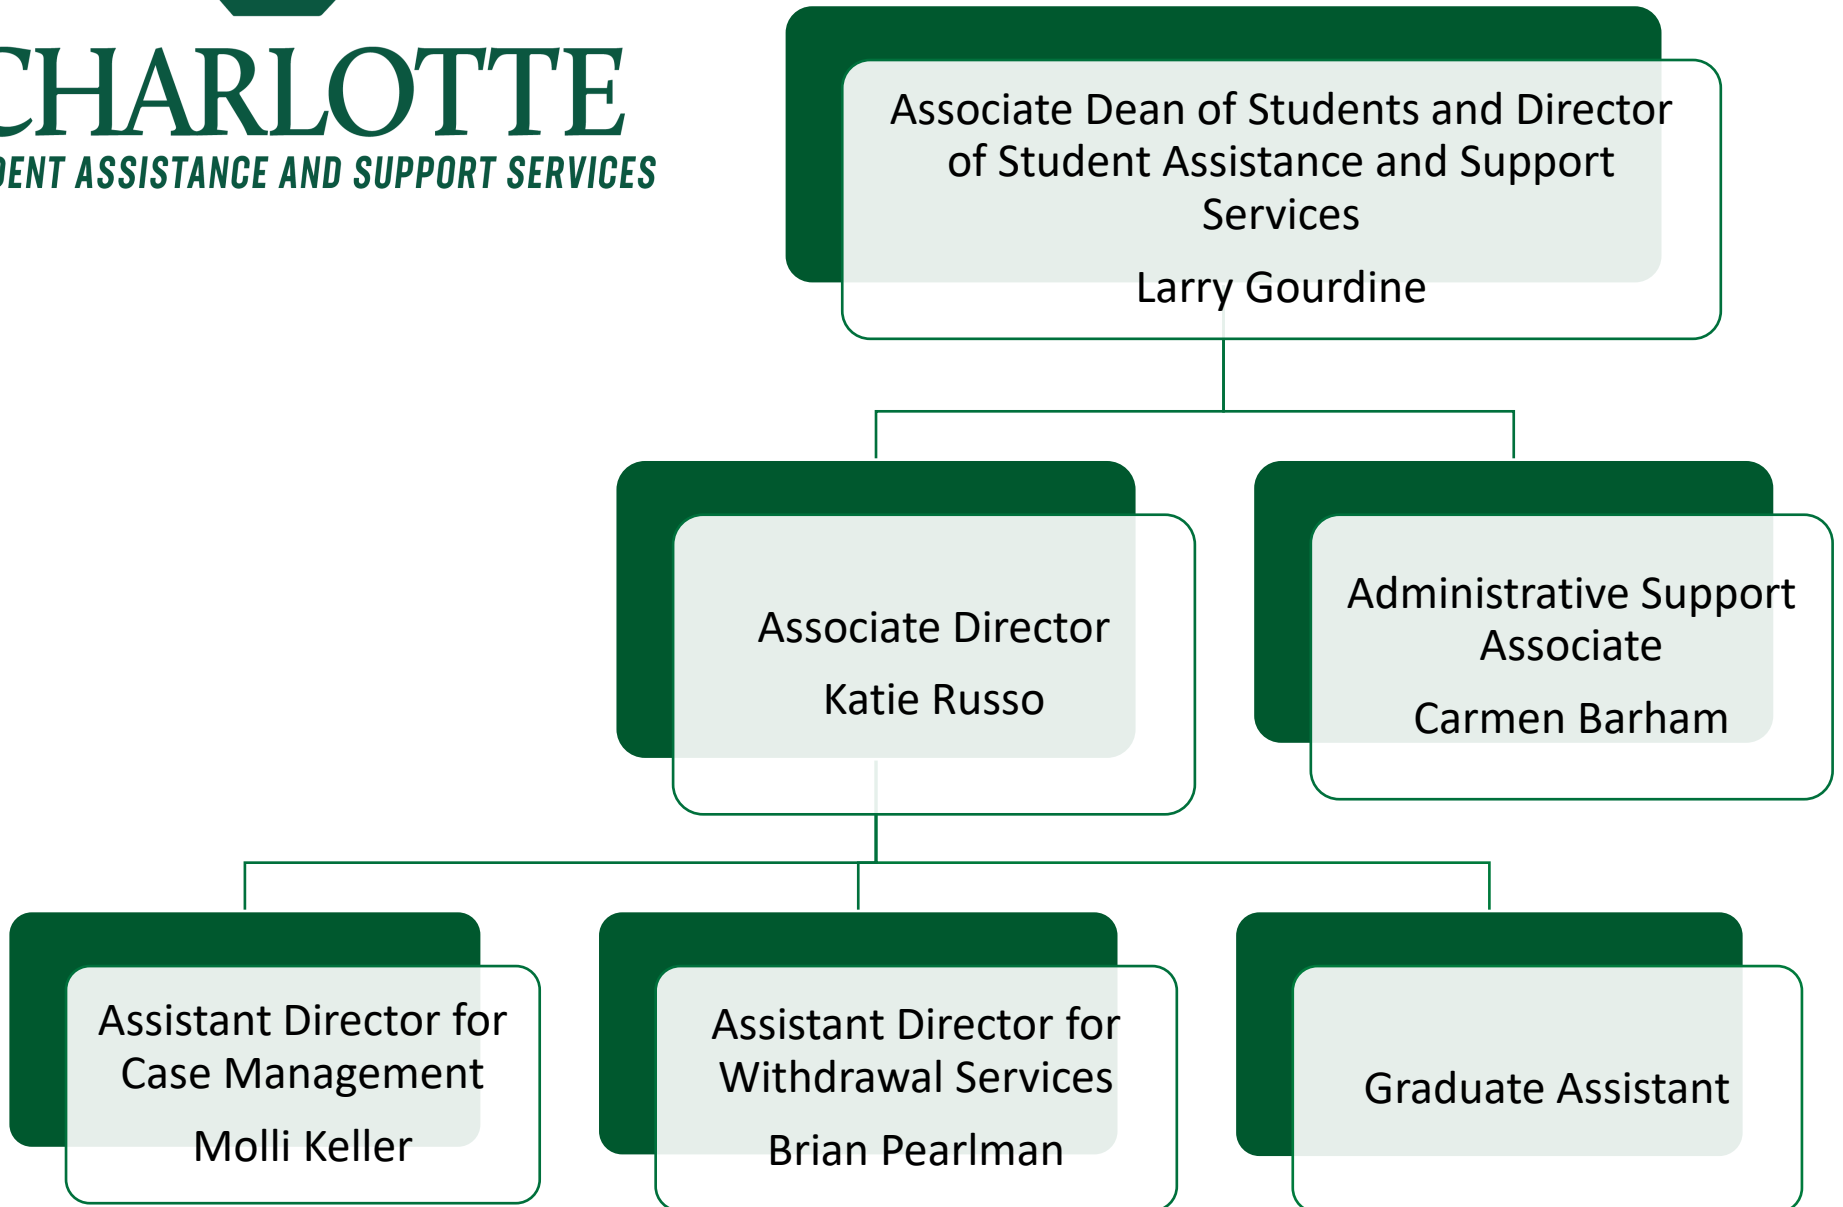

# CHARLOTTE

*STUDENT ASSISTANCE AND SUPPORT SERVICES*

Associate Dean of Students and Director of Student Assistance and Support Services

Larry Gourdine

Associate Director  
Katie Russo

Administrative Support Associate  
Carmen Barham

Assistant Director for Case Management  
Molli Keller

Assistant Director for Withdrawal Services  
Brian Pearlman

Graduate Assistant